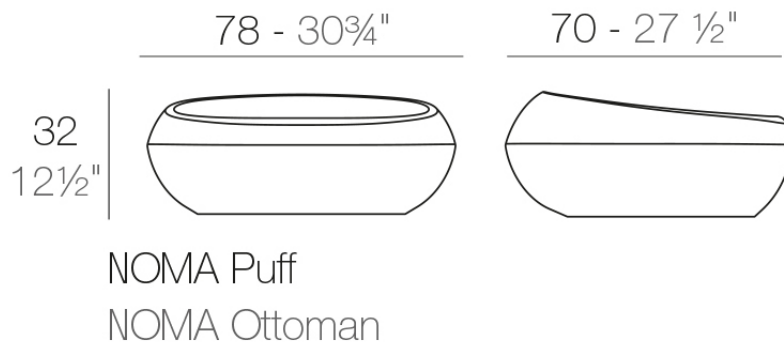

Info

Description

Made of polyethylene resin by rotational moulding. 100% Recyclable. Item suitable for indoor and outdoor use. Available in different finishes.

Weight: 7 Kg

Finishes

finishes

Basic

Ref. 45080A