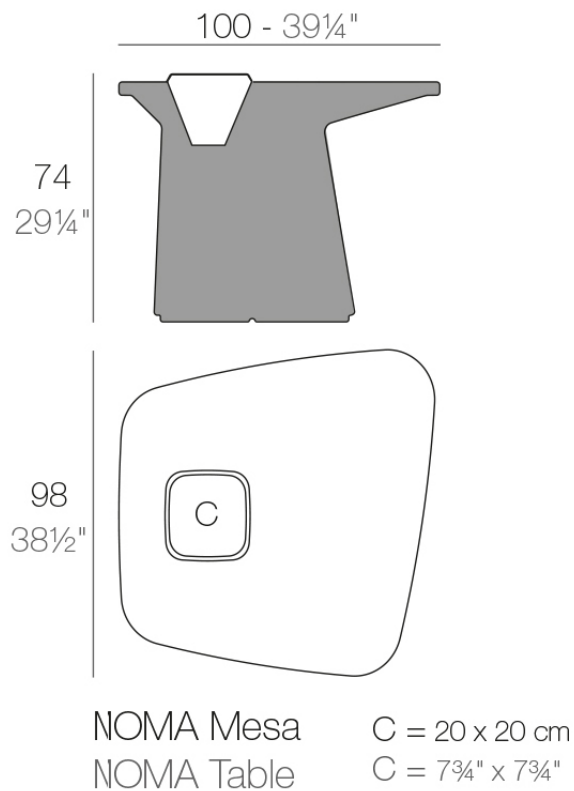

Info

Description

Made of polyethylene resin by rotational moulding. 100% Recyclable. Item suitable for indoor and outdoor use. Available in different finishes.

Weight: 22 Kg

Finishes

finishes

Basic

Ref. 45100A