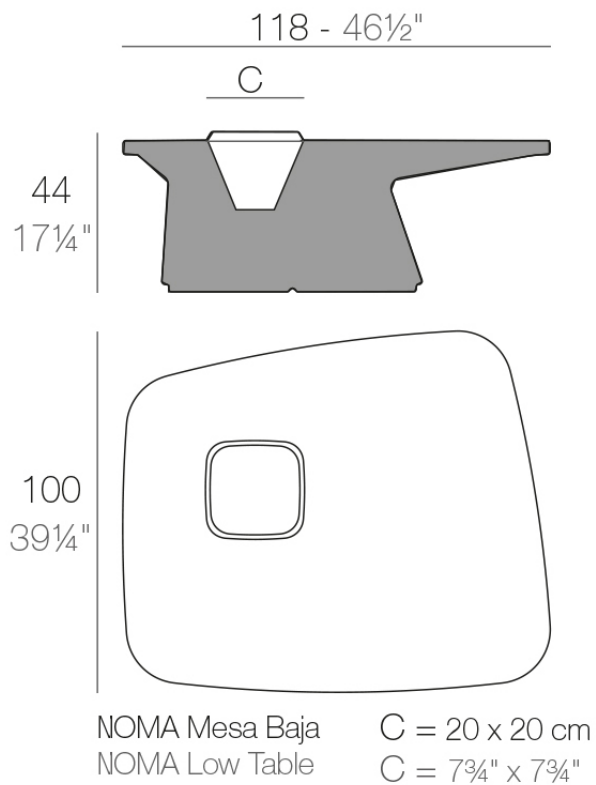

Info

Description

Made of polyethylene resin by rotational moulding. 100% Recyclable. Item suitable for indoor and outdoor use. Available in different finishes.

Weight: 20.02 Kg

Finishes

finishes

Basic

Ref. 45115A