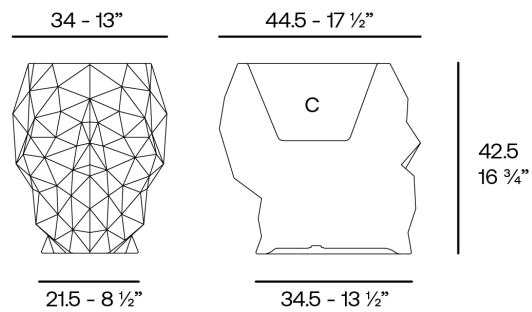

Skull planter 45x34x43

by Teresa Sapey

Teresa Sapey's innovative Skull collection seamlessly blends art, functionality and intrigue. Inspired by the bold, faceted aesthetic of skulls, this outdoor design offers a diverse array of functional pieces that exude an aura of mystery and unique style. From striking planters, elegant tables and versatile stools to intricately crafted outdoor furniture and contemporary home accents, these eye-catching creations combine edgy artistry with practical design elements.

Info

Description

Weight: 3.8 Kg

Skull. Planter 40
Skull. Maceta 40
C = 24 x 30 x 15 - 9 1/2" x 11 3/4" x 6"
4.8 L
1 1/3 gal
46101A

Finishes

finishes

Basic

Ref. 46101A