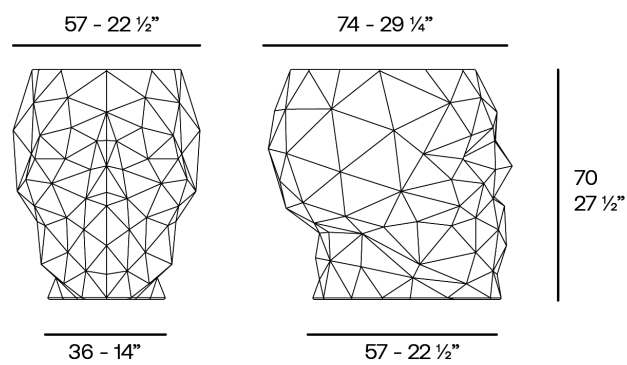

### Description

Weight: 9.5 Kg

Skull. Table  
Skull. Mesa  
46105