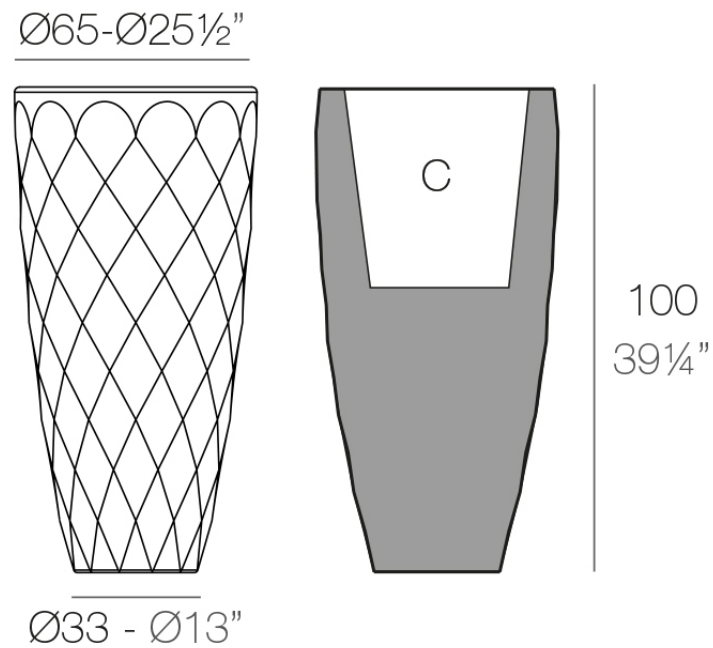

Vases planter ø65x100

by JM Ferrero

VASES Collection, is made up of flowerpots, furniture and lighting designed by the Valencian designer JM Ferrero. The shapes of the pieces draw inspiration from diamond cutting, resulting in clear-cut shapes with great style that create a visually striking impact.

Info

Description

Pot made of polyethylene resin by rotational moulding. 100% Recyclable. Item suitable for indoor and outdoor use. Available in different finishes.

Weight: 12.5 Kg

VASES Macetero Ø65

C = 56 L