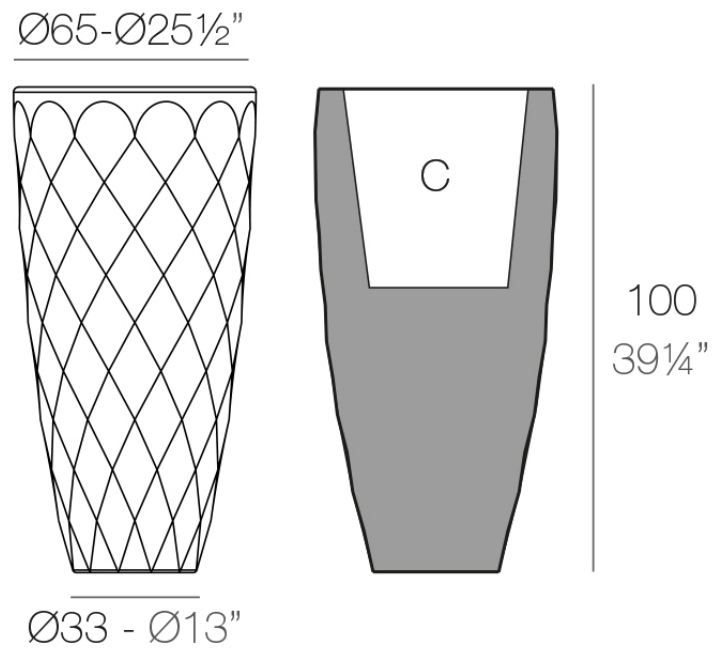

Vases planter ø65x100

by JM Ferrero

VASES Collection, is made up of flowerpots, furniture and lighting designed by the Valencian designer JM Ferrero. The shapes of the pieces draw inspiration from diamond cutting, resulting in clear-cut shapes with great style that create a visually striking impact.

Info

Description

Pot made of polyethylene resin by rotational moulding. 100% Recyclable. Item suitable for indoor and outdoor use. Available in different finishes.

Weight: 12.5 Kg

VASES Macetero Ø65 C = 56 L
VASES Planter Ø65 C = 15 gal