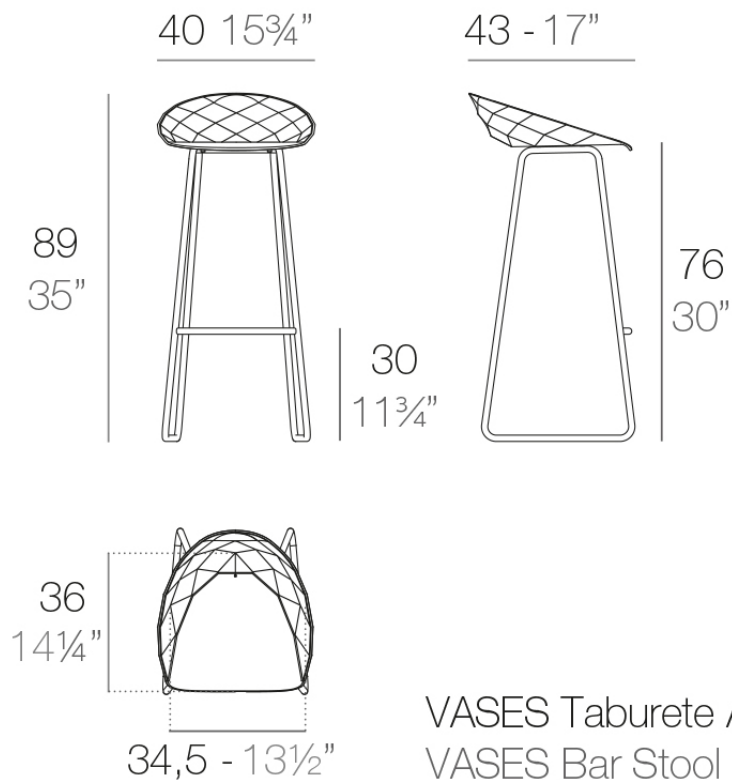

Vases bar stool

by JM Ferrero

VASES Collection, is made up of flowerpots, furniture and lighting designed by the Valencian designer JM Ferrero. The shapes of the pieces draw inspiration from diamond cutting, resulting in clear-cut shapes with great style that create a visually striking impact.

Info

Description

Injected polypropylene with fiber glass. The legs are made in powder coated stainless steel in a colour to match the seat.

Weight: 3.36 Kg

Finishes

finishes

Basic

Ref. 47071

white

black

ecru

Available in various colors

estructura

Aluminium

Ref. VVAR00983

white 201