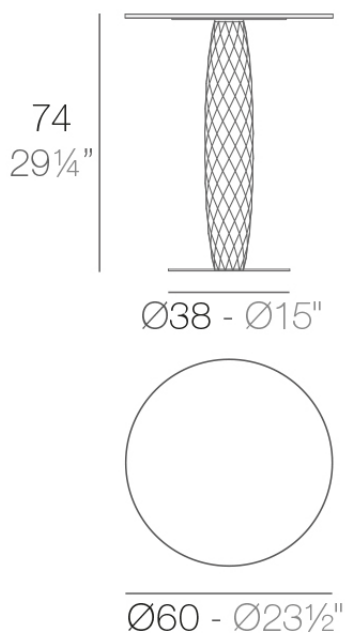

## Vases table ø60x74

by JM Ferrero

VASES Collection, is made up of flowerpots, furniture and lighting designed by the Valencian designer JM Ferrero. The shapes of the pieces draw inspiration from diamond cutting, resulting in clear-cut shapes with great style that create a visually striking impact.

### Description

Made of polyethylene resin by rotational moulding. 100% Recyclable. Item suitable for indoor and outdoor use. Available in different finishes.

Weight: 5.92 Kg

VASES Mesa Redonda Ø60  
VASES Round Dining Table Ø23 1/2"