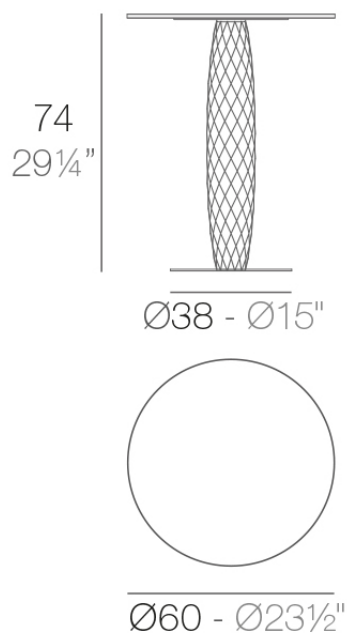

Info

Description

Made of polyethylene resin by rotational moulding. 100% Recyclable. Item suitable for indoor and outdoor use. Available in different finishes.

Weight: 5.92 Kg

VASES Mesa Redonda Ø60
VASES Round Dining Table Ø23 1/2"