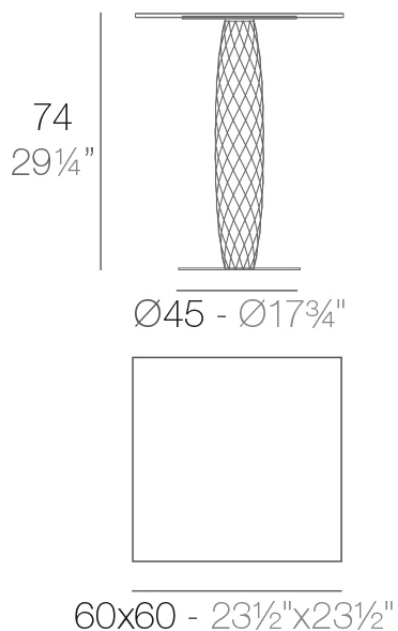

Vases table 60x60x74

by JM Ferrero

VASES Collection, is made up of flowerpots, furniture and lighting designed by the Valencian designer JM Ferrero. The shapes of the pieces draw inspiration from diamond cutting, resulting in clear-cut shapes with great style that create a visually striking impact.

Info

Description

Made of polyethylene resin by rotational moulding. 100% Recyclable. Item suitable for indoor and outdoor use. Available in different finishes.

Weight: 6.92 Kg

VASES Mesa Cuadrada 60x60
VASES Square Dining Table 23 1/2"x23 1/2"