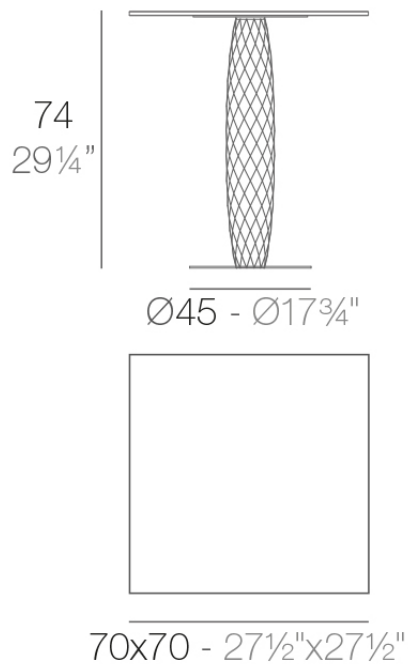

Vases table 70x70x74

by JM Ferrero

VASES Collection, is made up of flowerpots, furniture and lighting designed by the Valencian designer JM Ferrero. The shapes of the pieces draw inspiration from diamond cutting, resulting in clear-cut shapes with great style that create a visually striking impact.

Info

Description

Made of polyethylene resin by rotational moulding. 100% Recyclable. Item suitable for indoor and outdoor use. Available in different finishes.

Weight: 8.7 Kg

VASES Mesa Cuadrada 70x70
VASES Square Dining Table 27 1/2"x27 1/2"