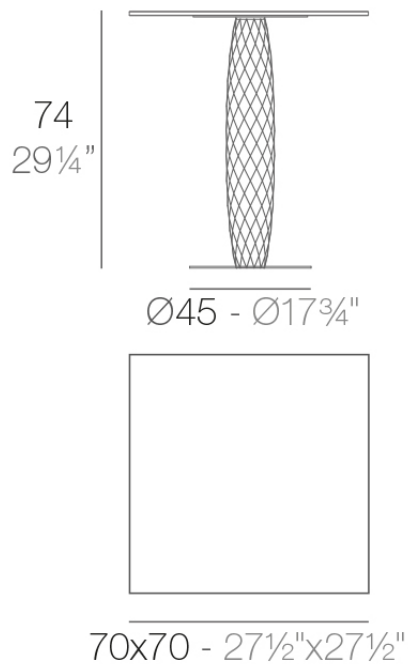

Info

Description

Made of polyethylene resin by rotational moulding. 100% Recyclable. Item suitable for indoor and outdoor use. Available in different finishes.

Weight: 8.7 Kg

VASES Mesa Cuadrada 70x70
VASES Square Dining Table 27 1/2"x27 1/2"