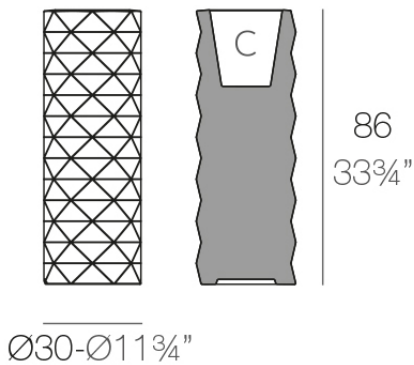

### Description

Made of polyethylene resin by rotational moulding. 100% Recyclable. Item suitable for indoor and outdoor use. Available in different finishes.

Weight: 5 Kg

MARQUIS Maceta Ø30x86

C = 10 L (2.6 gal)