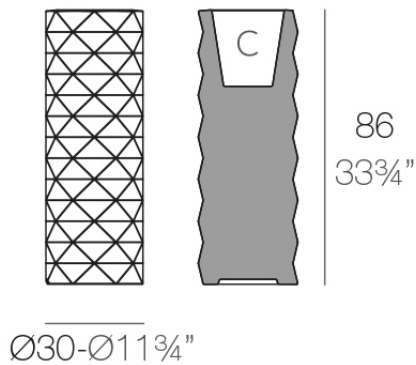

Info

Description

Made of polyethylene resin by rotational moulding. 100% Recyclable. Item suitable for indoor and outdoor use. Available in different finishes.

Weight: 5 Kg

MARQUIS Maceta Ø30x86

C = 10 L (2.6 gal)