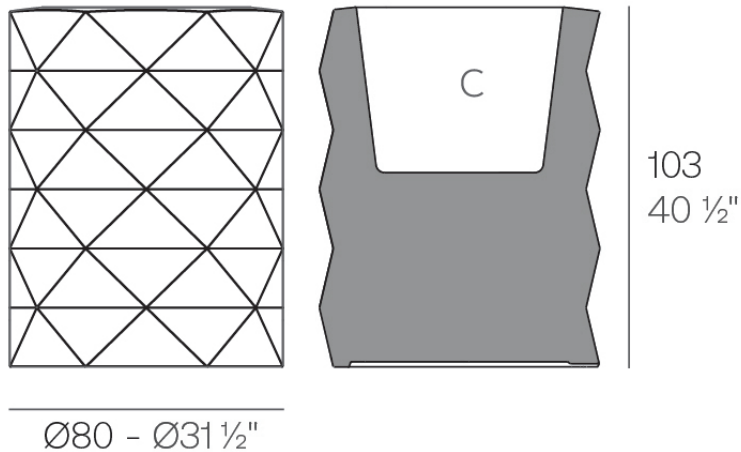

### Description

Made of polyethylene resin by rotational moulding. 100% Recyclable. Item suitable for indoor and outdoor use. Available in different finishes.

Weight: 19.5 Kg

MARQUIS Maceta Ø80x103

C = 105 L