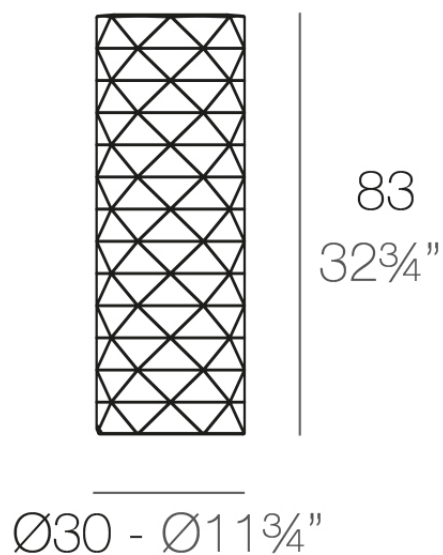

Info

Description

Made of polyethylene resin by rotational moulding. 100% Recyclable. Item suitable for indoor and outdoor use. Available in different finishes.

Weight: 4.5 Kg

MARQUIS Lámpara Ø30x83

MARQUIS Lamp Ø1 1³/₄"x32³/₄"