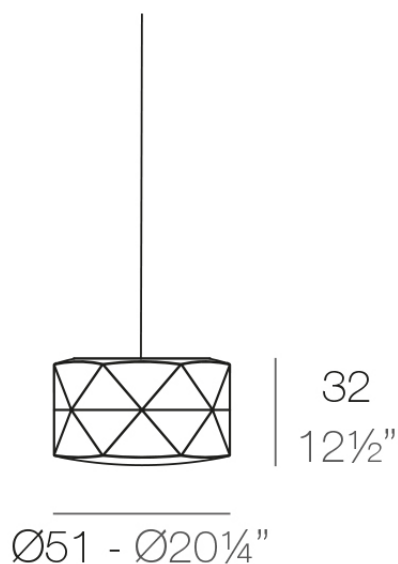

Marquis hanging lamp ø50x26

by JM Ferrero

Marquis, designed by Estudi{H}ac for Vondom, is a contemporary line of modern planters **inspired by the intricate art of diamond cutting**. Featuring a striking polygonal design reminiscent of cut gemstones, these modern planters add sophistication to any space. Each piece is meticulously designed and crafted in Europe, ensuring high quality and functionality.

Info

Description

Made of polyethylene resin by rotational moulding. 100% Recyclable. Item suitable for indoor and outdoor use. Available in different finishes.

Weight: 4.5 Kg

MARQUIS Lámpara colgante Ø51x32

MARQUIS Hanging Lamp Ø20¼"x12½"

Finishes

lighting

Led – White
Ref. 47091W

ice 2101

White internally lit unit with LED technology. Available only in matte ice white finish.

LED RGBW – Cable
Ref. 47091L

ice 2101