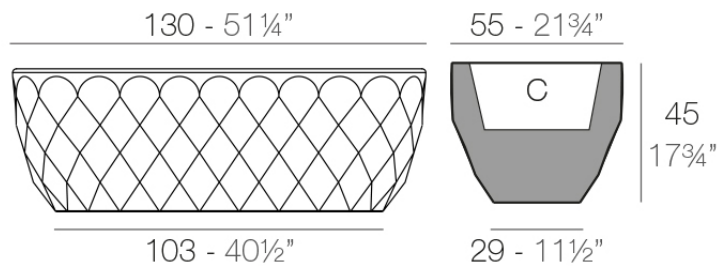

Vases planter 130x55x45

by JM Ferrero

VASES Collection, is made up of flowerpots, furniture and lighting designed by the Valencian designer JM Ferrero. The shapes of the pieces draw inspiration from diamond cutting, resulting in clear-cut shapes with great style that create a visually striking impact.

Info

Description

Pot made of polyethylene resin by rotational moulding. 100% Recyclable. Item suitable for indoor and outdoor use. Available in different finishes.

Weight: 15.02 Kg

VASES Jardinera
VASES Jardiniere

C = 15 L
C = 4 gal

Finishes

finishes

Basic

Ref. 47130A

white 2001

black 2002

ecru 2003