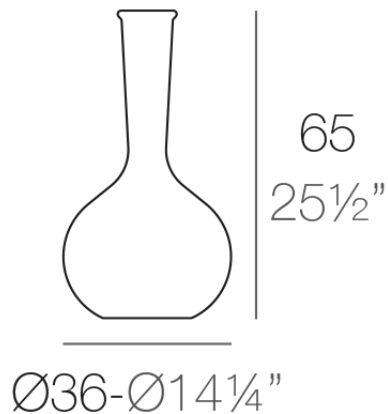

Info

Description

Made of polyethylene resin by rotational moulding. 100% Recyclable. Item suitable for indoor and outdoor use. Available in different finishes.

Weight: 2.5 Kg

FLASK Maceta 65

C = 5 L

FLASK Planter 65

C = 1 1/2 gal