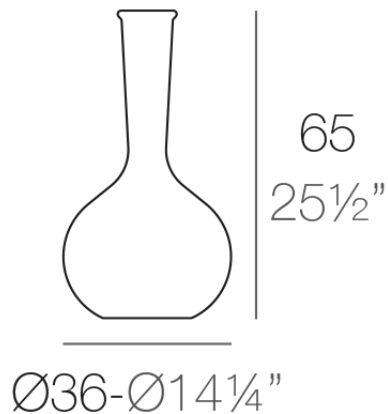

Chemistubes flask ø36x65

by Teresa Sapey

CHEMISTUBES relies on the concept of “decontextualization” to create a new object. By increasing its size, using different materials than the original, and repurposing it from its original use, a laboratory container has been transformed into a designer planter that can be used for both **indoor and outdoor** decoration. Specifically, this was achieved by utilizing ecological resin made from polyethylene and applying the rotational molding technique.

Info

Description

Made of polyethylene resin by rotational moulding. 100% Recyclable. Item suitable for indoor and outdoor use. Available in different finishes.

Weight: 2.5 Kg

FLASK Maceta 65

C = 5 L

FLASK Planter 65

C = 1 1/2 gal

Finishes

finishes

Basic

Ref. 49036A

white 2001

black 2002

ecru 2003