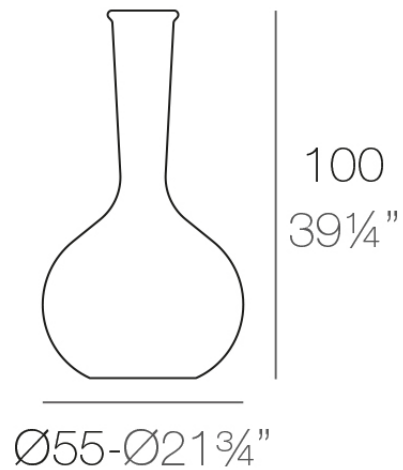

Chemistubes flask ø55x100

by Teresa Sapey

CHEMISTUBES relies on the concept of “decontextualization” to create a new object. By increasing its size, using different materials than the original, and repurposing it from its original use, a laboratory container has been transformed into a designer planter that can be used for both **indoor and outdoor** decoration. Specifically, this was achieved by utilizing ecological resin made from polyethylene and applying the rotational molding technique.

Info

Description

Made of polyethylene resin by rotational moulding. 100% Recyclable. Item suitable for indoor and outdoor use. Available in different finishes.

Weight: 6 Kg

FLASK Maceta 100
FLASK Planter 100

C = 5 L
C = 1 1/2 gal

Finishes

finishes

Basic

Ref. 49055A

white 2001

black 2002

ecru 2003