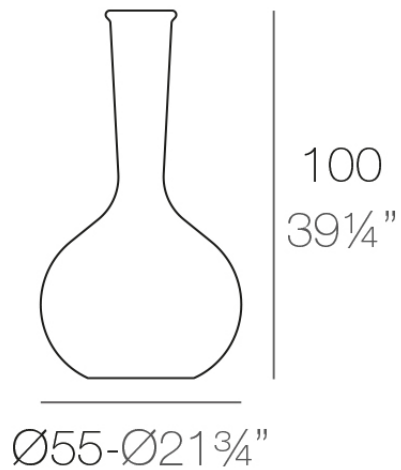

Chemistubes flask ø55x100

by Teresa Sapey

CHEMISTUBES relies on the concept of “decontextualization” to create a new object. By increasing its size, using different materials than the original, and repurposing it from its original use, a laboratory container has been transformed into a designer planter that can be used for both **indoor and outdoor** decoration. Specifically, this was achieved by utilizing ecological resin made from polyethylene and applying the rotational molding technique.

Info

Description

Made of polyethylene resin by rotational moulding. 100% Recyclable. Item suitable for indoor and outdoor use. Available in different finishes.

Weight: 6 Kg

FLASK Maceta 100

C = 5 L

FLASK Planter 100