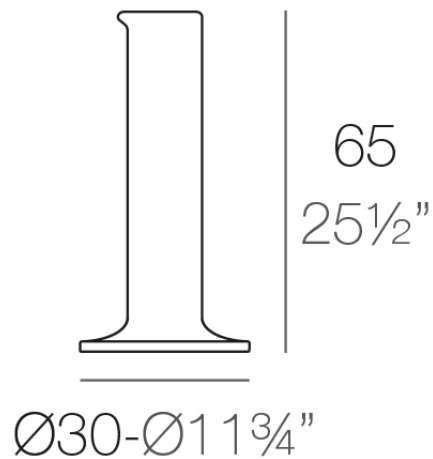

Chemistubes pipe ø30x65

by Teresa Sapey

CHEMISTUBES relies on the concept of “decontextualization” to create a new object. By increasing its size, using different materials than the original, and repurposing it from its original use, a laboratory container has been transformed into a designer planter that can be used for both **indoor and outdoor** decoration. Specifically, this was achieved by utilizing ecological resin made from polyethylene and applying the rotational molding technique.

Info

Description

Made of polyethylene resin by rotational moulding. 100% Recyclable. Item suitable for indoor and outdoor use. Available in different finishes.

PIPE Maceta 65

C = 1,5 L

PIPE Planter 65

C = ½ gal

plato

Ref. 42743

white 2001

black 2002

ecru 2003

tortora 2004

gray 2005

anthracite 2006