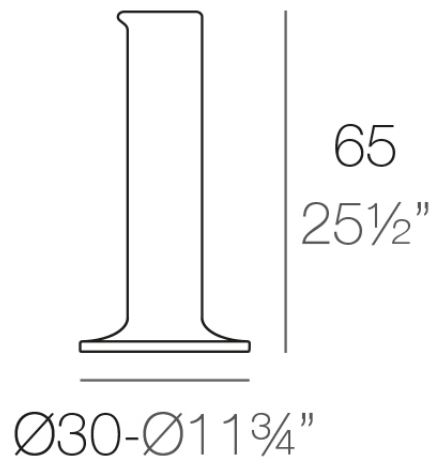

Chemistubes pipe ø30x65

by Teresa Sapey

CHEMISTUBES relies on the concept of “decontextualization” to create a new object. By increasing its size, using different materials than the original, and repurposing it from its original use, a laboratory container has been transformed into a designer planter that can be used for both **indoor and outdoor** decoration. Specifically, this was achieved by utilizing ecological resin made from polyethylene and applying the rotational molding technique.

Info

Description

Made of polyethylene resin by rotational moulding. 100% Recyclable. Item suitable for indoor and outdoor use. Available in different finishes.

PIPE Maceta 65

C = 1,5 L

PIPE Planter 65

C = ½ gal