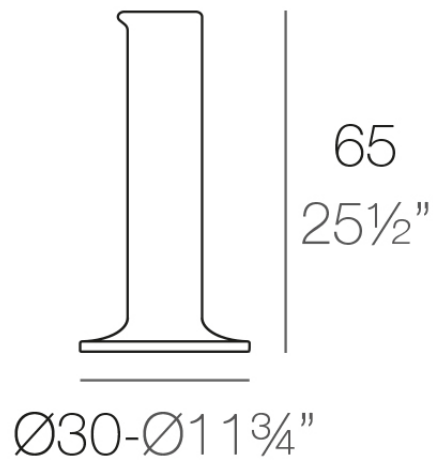

Chemistubes pipe ø30x65

by Teresa Sapey

CHEMISTUBES relies on the concept of “decontextualization” to create a new object. By increasing its size, using different materials than the original, and repurposing it from its original use, a laboratory container has been transformed into a designer planter that can be used for both **indoor and outdoor** decoration. Specifically, this was achieved by utilizing ecological resin made from polyethylene and applying the rotational molding technique.

Info

Description

Made of polyethylene resin by rotational moulding. 100% Recyclable. Item suitable for indoor and outdoor use. Available in different finishes.

PIPE Maceta 65

C = 1,5 L

PIPE Planter 65

C = ½ gal

plato

Ref. 42743

white 2001

black 2002

ecru 2003

tortora 2004

gray 2005

anthracite 2006