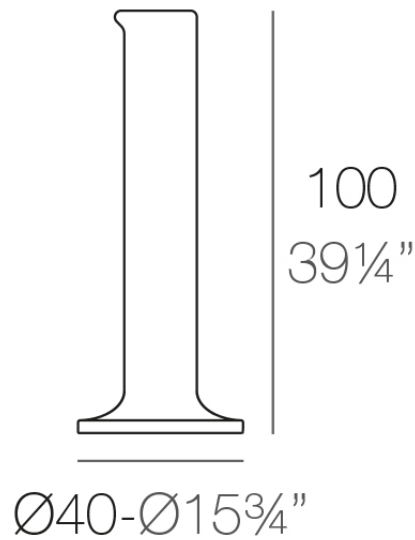

Chemistubes pipe ø40x100

by Teresa Sapey

CHEMISTUBES relies on the concept of “decontextualization” to create a new object. By increasing its size, using different materials than the original, and repurposing it from its original use, a laboratory container has been transformed into a designer planter that can be used for both **indoor and outdoor** decoration. Specifically, this was achieved by utilizing ecological resin made from polyethylene and applying the rotational molding technique.

Info

Description

Made of polyethylene resin by rotational moulding. 100% Recyclable. Item suitable for indoor and outdoor use. Available in different finishes.

Weight: 5 Kg

PIPE Maceta 100

C = 3,5 L

PIPE Planter 100