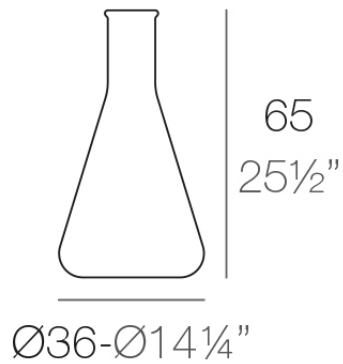

Chemistubes erlenmeyer ø36x65

by Teresa Sapey

CHEMISTUBES relies on the concept of “decontextualization” to create a new object. By increasing its size, using different materials than the original, and repurposing it from its original use, a laboratory container has been transformed into a designer planter that can be used for both **indoor and outdoor** decoration. Specifically, this was achieved by utilizing ecological resin made from polyethylene and applying the rotational molding technique.

Info

Description

Made of polyethylene resin by rotational moulding. 100% Recyclable. Item suitable for indoor and outdoor use. Available in different finishes.

Weight: 3.5 Kg

ERLENMEYER Maceta 65 C = 1,5 L
ERLENMEYER Planter 65 C = ½ gal