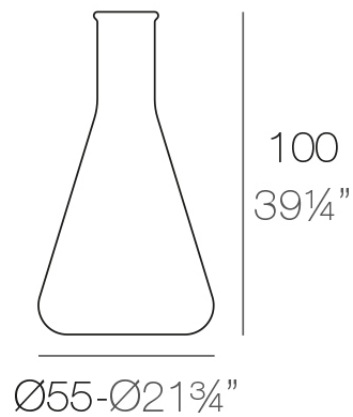

Chemistubes erlenmeyer ø55x100

by Teresa Sapey

CHEMISTUBES relies on the concept of “decontextualization” to create a new object. By increasing its size, using different materials than the original, and repurposing it from its original use, a laboratory container has been transformed into a designer planter that can be used for both **indoor and outdoor** decoration. Specifically, this was achieved by utilizing ecological resin made from polyethylene and applying the rotational molding technique.

Info

Description

Made of polyethylene resin by rotational moulding. 100% Recyclable. Item suitable for indoor and outdoor use. Available in different finishes.

Weight: 6 Kg

ERLENMEYER Maceta 100

C = 4 L

ERLENMEYER Planter 100