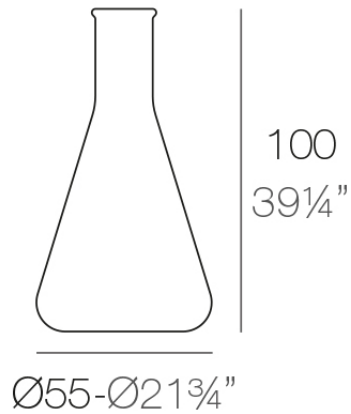

Info

Description

Made of polyethylene resin by rotational moulding. 100% Recyclable. Item suitable for indoor and outdoor use. Available in different finishes.

Weight: 6 Kg

ERLENMEYER Maceta 100

C = 4 L

ERLENMEYER Planter 100

C = 1 gal