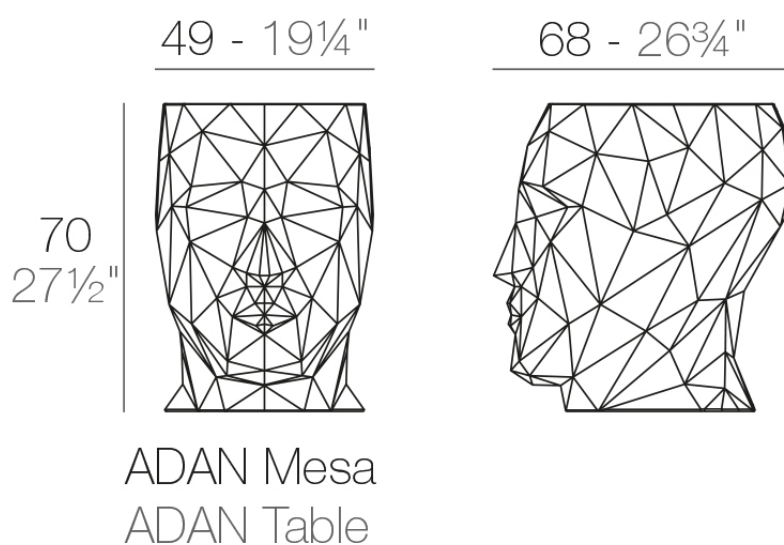

Info

Description

Made of polyethylene resin by rotational moulding. 100% Recyclable. Item suitable for indoor and outdoor use. Available in different finishes.

Weight: 8.5 Kg

Finishes

finishes

Basic

Ref. 49062