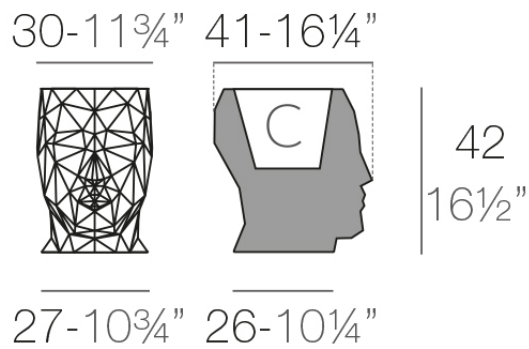

Info

Description

Pot made of polyethylene resin by rotational moulding. 100% Recyclable. Item suitable for indoor and outdoor use. Available in different finishes.

Weight: 3.52 Kg

ADAN Maceta 42

ADAN Planter 42

C = 14 L

C = 1¹/₄ gal

Finishes

finishes

Basic

Ref. 49064A

white 2001

black 2002