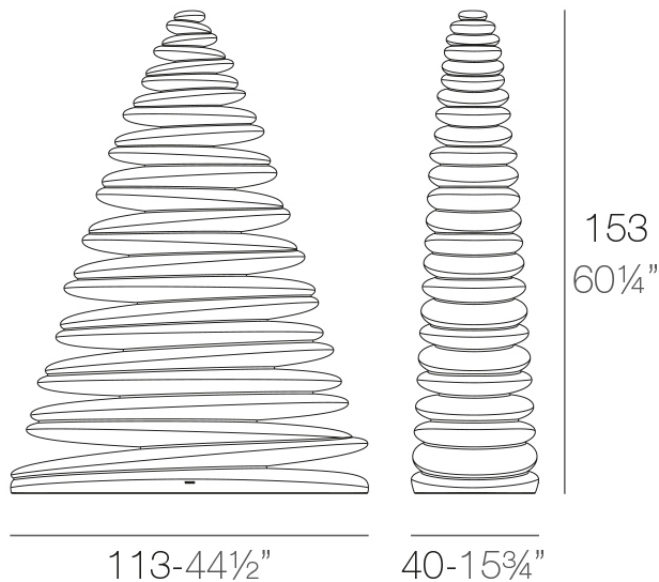

Chrismy 1,5m

by Teresa Sapey

Chrismy, the innovative creation of visionary Teresa Sapey and designed exclusively for Vondom, represents a bold shift in the concept of the modern Christmas tree. This stunning piece seamlessly blends elements of **nature** with contemporary design, showcasing a harmonious blend of modern elegance and functionality.

Designed and manufactured in Europe, Chrismy features **organic** and **elegant** shapes that rise gracefully in each silhouette, transcending traditional decor. This synthesis of organic inspiration and avant-garde design makes this modern Christmas tree a captivating focal point in any space.

Info

Description

Made of polyethylene resin by rotational moulding. 100% Recyclable. Item suitable for indoor and outdoor use. Available in different finishes.

Weight: 20.44 Kg

CHRISMY Árbol 150cm
CHRISMY Tree 59"