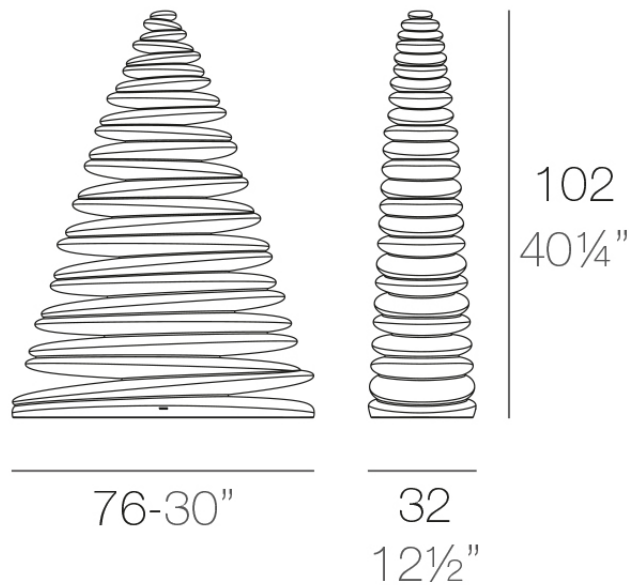

Designed and manufactured in Europe, Chrismy features **organic** and **elegant** shapes that rise gracefully in each silhouette, transcending traditional decor. This synthesis of organic inspiration and avant-garde design makes this modern Christmas tree a captivating focal point in any space.

Info

Description

Made of polyethylene resin by rotational moulding. 100% Recyclable. Item suitable for indoor and outdoor use. Available in different finishes.

Weight: 10.24 Kg

CHRISMY Árbol 100cm
CHRISMY Tree 39 1/4"