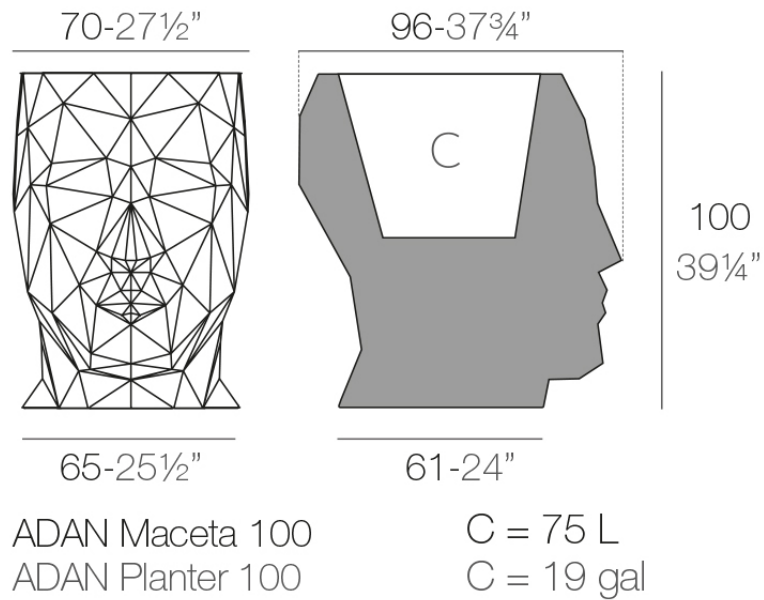

Info

Description

Pot made of polyethylene resin by rotational moulding. 100% Recyclable. Item suitable for indoor and outdoor use. Available in different finishes.

Weight: 17.02 Kg

Finishes

finishes

Basic

Ref. 49074A