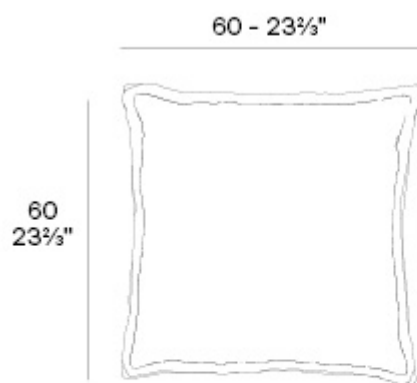

Cushion 60x60

by Ramón Esteve

Info

Description

Weight: 1.65 Kg

Vineyard. Pillow 60x60cm
Vineyard. Cojín 60x60cm
50100

Finishes

Cushions