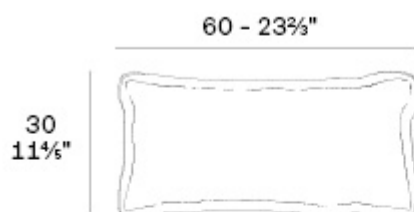

Cushion 60x30

by Ramón Esteve

Info

Description

Weight: 1.2 Kg

Vineyard. Pillow 30x60cm
Vineyard. Cojín 30x60cm
50103

Finishes

Cushions Ref. 50103