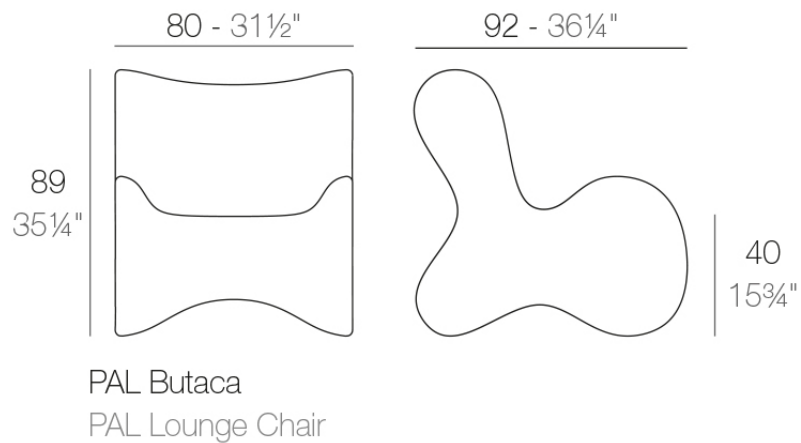

Info

Description

Made of polyethylene resin by rotational moulding. 100% Recyclable. Item suitable for indoor and outdoor use. Available in different finishes.

Weight: 20 Kg

Finishes

finishes

Basic

Ref. 51001