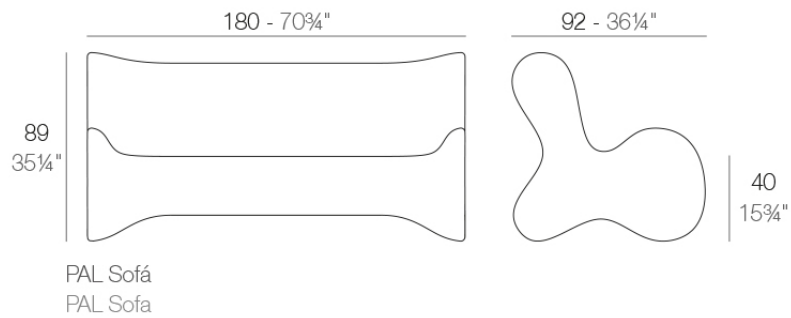

Info

Description

Made of polyethylene resin by rotational moulding. 100% Recyclable. Item suitable for indoor and outdoor use. Available in different finishes.

Weight: 40.01 Kg

Finishes

finishes

Basic

Ref. 51002