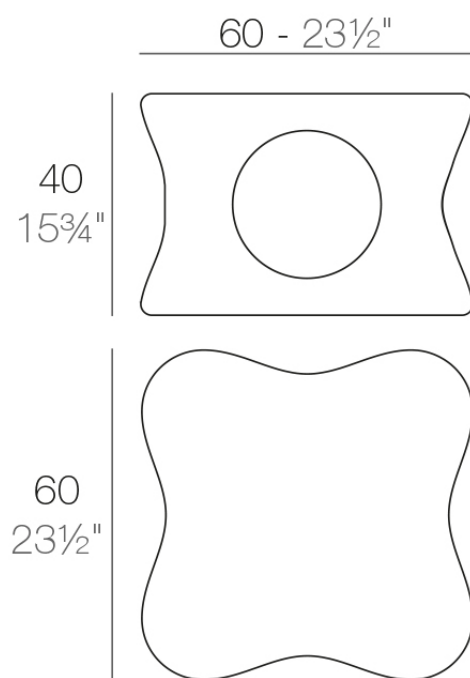

Info

Description

Made of polyethylene resin by rotational moulding. 100% Recyclable. Item suitable for indoor and outdoor use. Available in different finishes.

Weight: 9.5 Kg

PAL Mesa Baja
PAL Low Table

Finishes