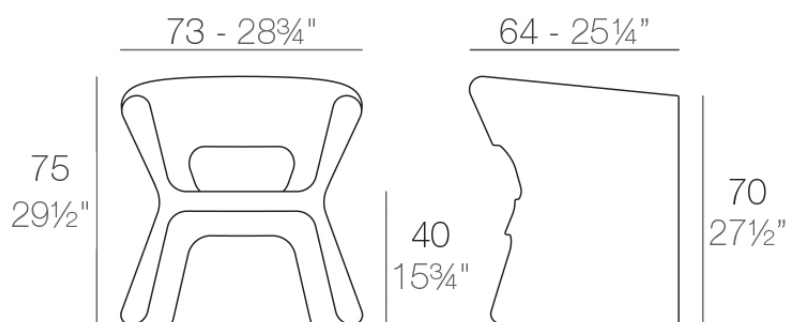

### Description

Made of polyethylene resin by rotational moulding. 100% Recyclable. Item suitable for indoor and outdoor use. Available in different finishes.

Weight: 12 Kg

PAL Silla con Brazos  
PAL Armchair