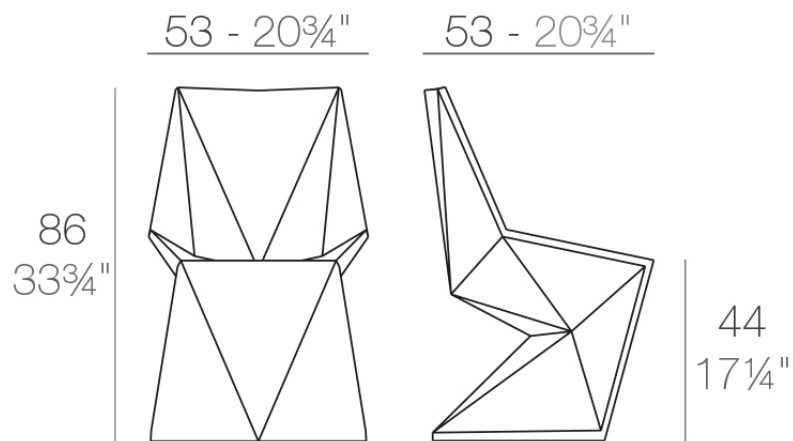

Info

Description

Made of polyethylene resin by rotational moulding. 100% Recyclable. Item suitable for indoor and outdoor use. Available in different finishes.

Weight: 9.02 Kg

VERTEX Silla
VERTEX Chair

Finishes