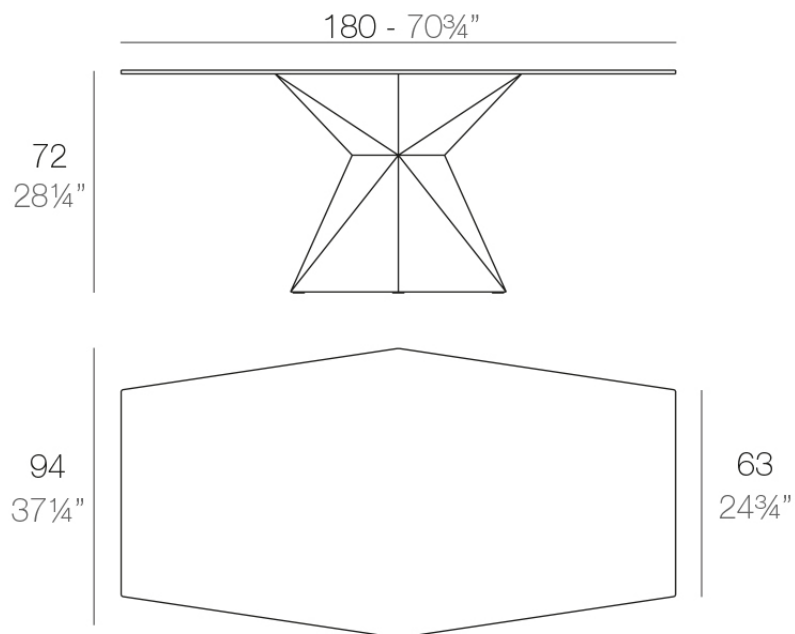

Info

Description

Made of polyethylene resin by rotational moulding. 100% Recyclable. Item suitable for indoor and outdoor use. Available in different finishes. Tabletop with HPL.

Weight: 62.98 Kg

VERTEX Mesa 180
VERTEX Table 70 3/4"