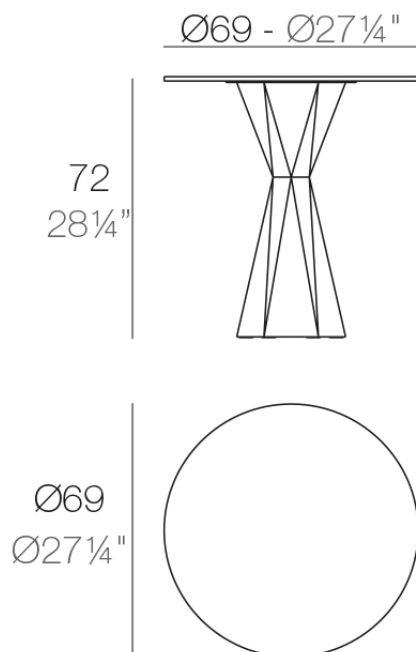

Info

Description

Made of polyethylene resin by rotational moulding. 100% Recyclable. Item suitable for indoor and outdoor use. Available in different finishes. Tabletop with HPL.

Weight: 51.56 Kg

VERTEX Mesa $\text{Ø}70$
VERTEX Table $\text{Ø}27\frac{1}{2}"$