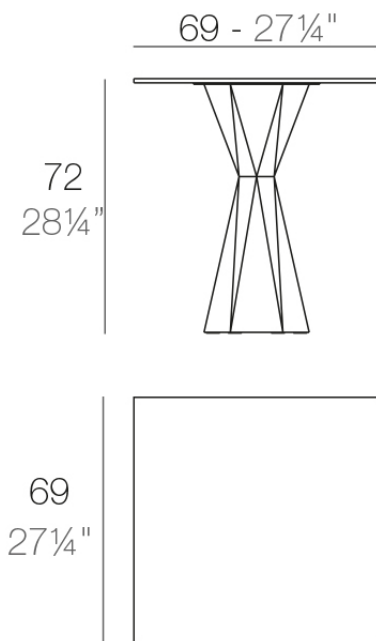

Info

Description

Made of polyethylene resin by rotational moulding. 100% Recyclable. Item suitable for indoor and outdoor use. Available in different finishes. Tabletop with HPL.

Weight: 51.56 Kg

VERTEX Mesa 70x70

VERTEX Table 27 1/2"x27 1/2"

Finishes

finishes

Basic

Ref. 51009C

white 2001

black 2002

tortora 2004