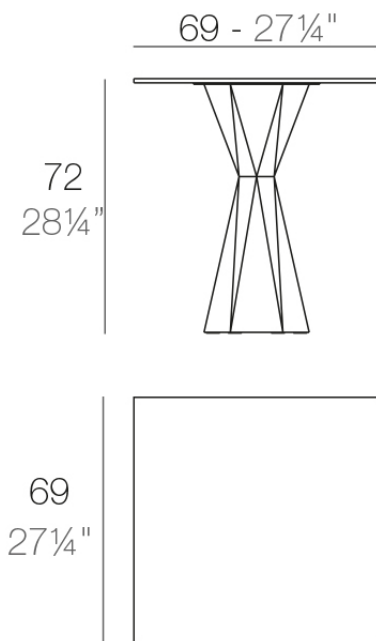

### Description

Made of polyethylene resin by rotational moulding. 100% Recyclable. Item suitable for indoor and outdoor use. Available in different finishes. Tabletop with HPL.

Weight: 51.56 Kg

VERTEX Mesa 70x70

VERTEX Table 27½"x27½"