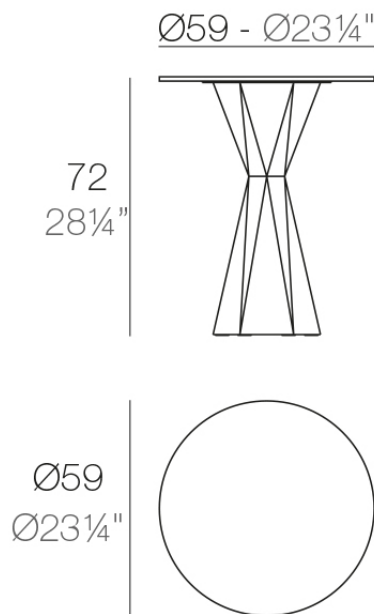

### Description

Made of polyethylene resin by rotational moulding. 100% Recyclable. Item suitable for indoor and outdoor use. Available in different finishes. Tabletop with HPL.

Weight: 23.81 Kg

VERTEX Mesa  $\text{Ø}60$   
VERTEX Table  $\text{Ø}23\frac{1}{2}"$