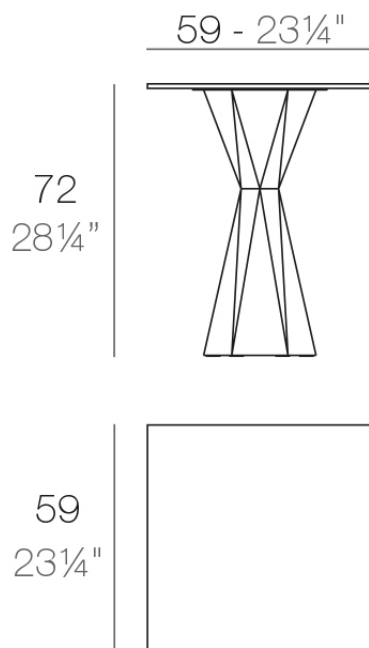

Info

Description

Made of polyethylene resin by rotational moulding. 100% Recyclable. Item suitable for indoor and outdoor use. Available in different finishes. Tabletop with HPL.

Weight: 23.81 Kg

VERTEX Mesa 60x60

VERTEX Table 23 1/2"x23 1/2"

Finishes

finishes

Basic

Ref. 51010C

white 2001

black 2002

tortora 2004