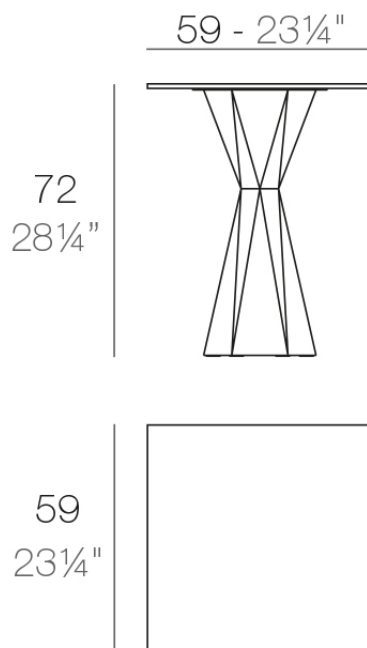

Info

Description

Made of polyethylene resin by rotational moulding. 100% Recyclable. Item suitable for indoor and outdoor use. Available in different finishes. Tabletop with HPL.

Weight: 23.81 Kg

VERTEX Mesa 60x60

VERTEX Table 23 1/2"x23 1/2"

Finishes

finishes

Basic

Ref. 51010C

white 2001

black 2002

tortora 2004