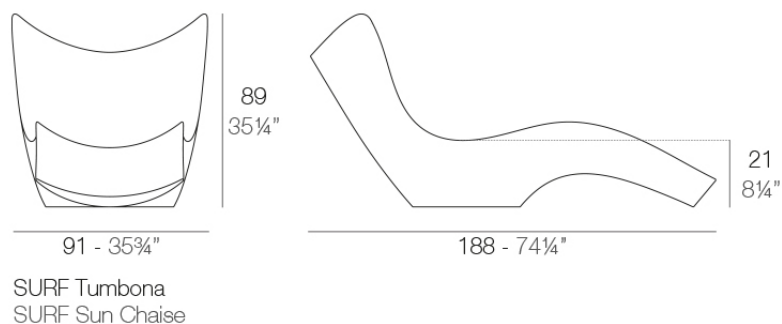

Surf sun lounger

by Karim Rashid

The SURF sun lounger features a **flowing wave design** for its seat and leg rest, evoking a sense of tranquility. The soft swell is rendered in luxurious materials, creating a fluid gesture that changes with the light. Its creator aims to provide a new canvas for well-being, inspired by vibrant and refreshing shapes that embody a new global dynamism. This modern piece of furniture can even be placed in the shallow water of a swimming pool.

Info

Description

Made of polyethylene resin by rotational moulding. 100% Recyclable. Item suitable for indoor and outdoor use. Available in different finishes.

Weight: 25.33 Kg

Finishes

finishes

Basic

Ref. 51011