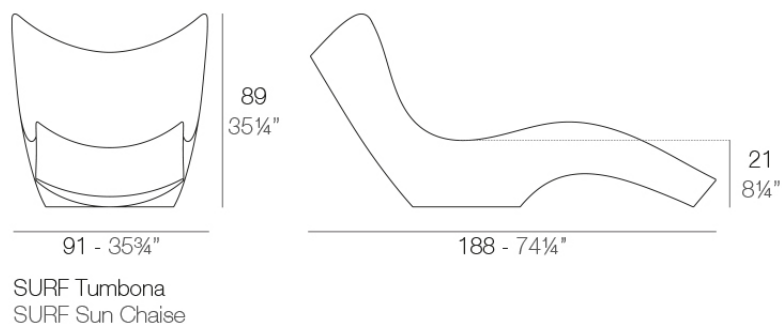

Surf sun lounger

by Karim Rashid

The SURF sun lounger features a **flowing wave design** for its seat and leg rest, evoking a sense of tranquility. The soft swell is rendered in luxurious materials, creating a fluid gesture that changes with the light. Its creator aims to provide a new canvas for well-being, inspired by vibrant and refreshing shapes that embody a new global dynamism. This modern piece of furniture can even be placed in the shallow water of a swimming pool.

Info

Description

Made of polyethylene resin by rotational moulding. 100% Recyclable. Item suitable for indoor and outdoor use. Available in different finishes.

Weight: 25.33 Kg

Finishes

finishes

BASIC

Ref. 51011