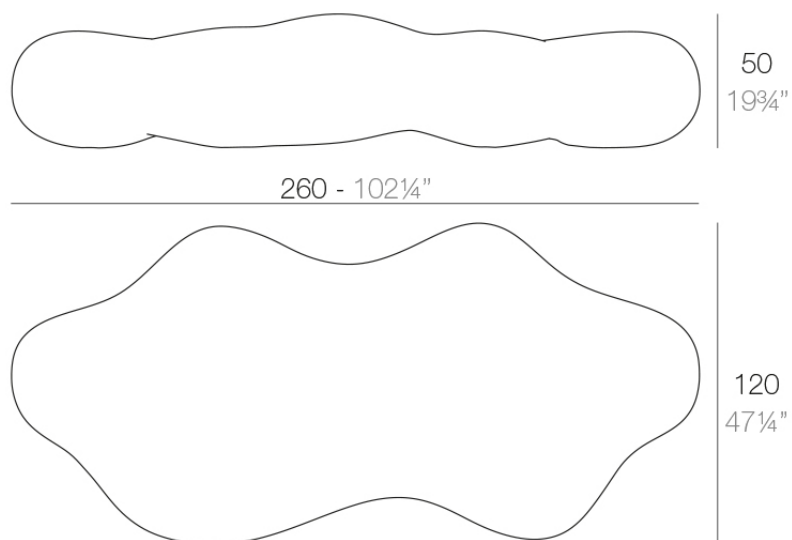

Info

Description

Made of polyethylene resin by rotational moulding. 100% Recyclable. Item suitable for indoor and outdoor use. Available in different finishes.

Weight: 46.07 Kg

LAVA Banco
LAVA Bench

Finishes