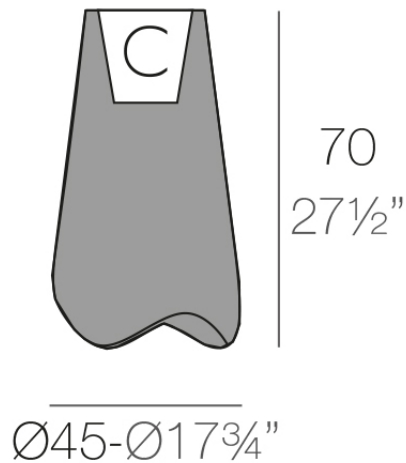

### Description

Pot made of polyethylene resin by rotational moulding. 100% Recyclable. Item suitable for indoor and outdoor use. Available in different finishes.

Weight: 4.5 Kg

PAL Macetero 70

C = 10 L

PAL Planter 70

C = 2¾ gal