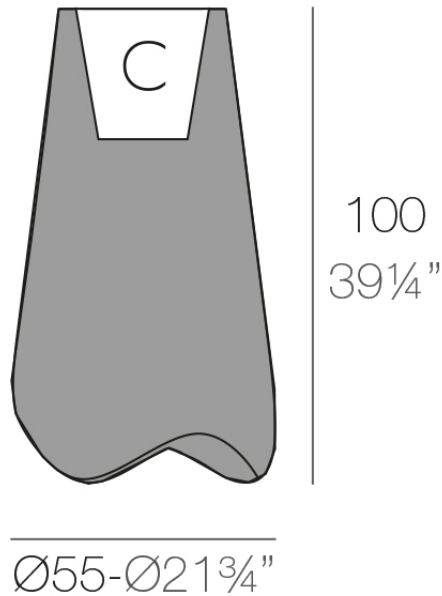

Info

Description

Pot made of polyethylene resin by rotational moulding. 100% Recyclable. Item suitable for indoor and outdoor use. Available in different finishes.

Weight: 8.5 Kg

PAL Macetero 100

C = 20 L

PAL Planter 100

C = 5½ gal

Finishes

finishes

Basic

Ref. 51014A

white 2001

black 2002

ecru 2003