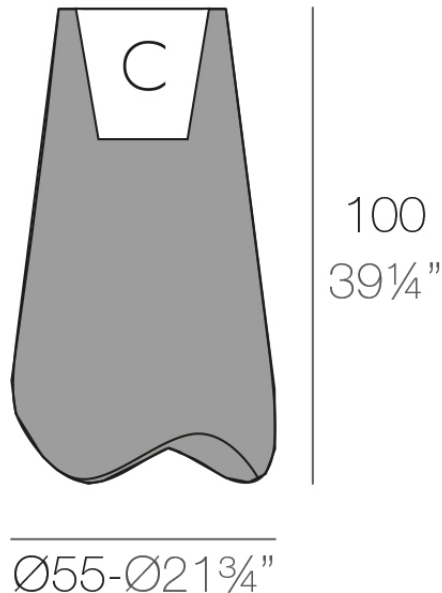

Info

Description

Pot made of polyethylene resin by rotational moulding. 100% Recyclable. Item suitable for indoor and outdoor use. Available in different finishes.

Weight: 8.5 Kg

PAL Macetero 100

C = 20 L

PAL Planter 100

C = 5½ gal

Finishes

finishes

Basic

Ref. 51014A

white 2001

black 2002

ecru 2003