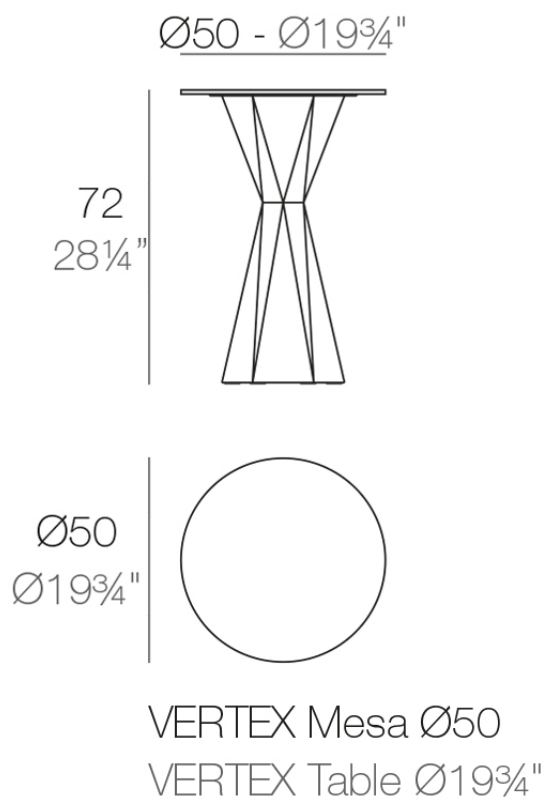

Info

Description

Made of polyethylene resin by rotational moulding. 100% Recyclable. Item suitable for indoor and outdoor use. Available in different finishes.

Weight: 21.41 Kg

Finishes

finishes

Basic

Ref. 51017C

black(black edge)

HPL Solid Core Top

Ref. VVAR00242

tortora stone

black stone

gray stone

white stone

smoked