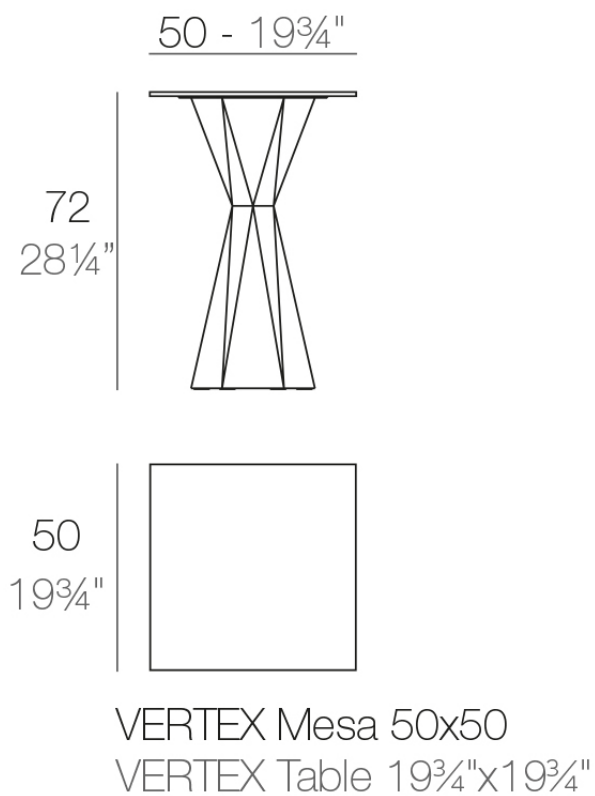

Info

Description

Made of polyethylene resin by rotational moulding. 100% Recyclable. Item suitable for indoor and outdoor use. Available in different finishes.

Weight: 21.41 Kg

Finishes

finishes

Basic

Ref. 51017C