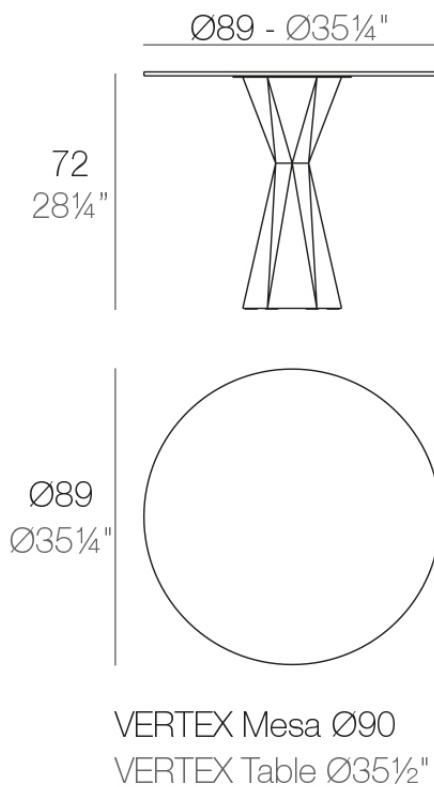

### Description

Made of polyethylene resin by rotational moulding. 100% Recyclable. Item suitable for indoor and outdoor use. Available in different finishes. Tabletop with HPL.

Weight: 54.19 Kg