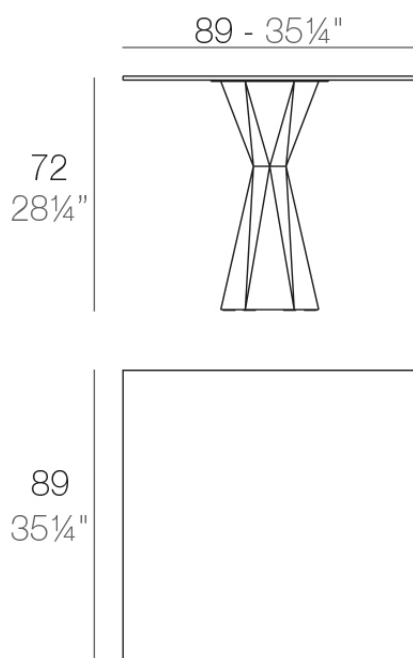

Info

Description

Made of polyethylene resin by rotational moulding. 100% Recyclable. Item suitable for indoor and outdoor use. Available in different finishes. Tabletop with HPL.

Weight: 54.19 Kg

VERTEX Mesa 90x90
VERTEX Table 35 1/2"x35 1/2"