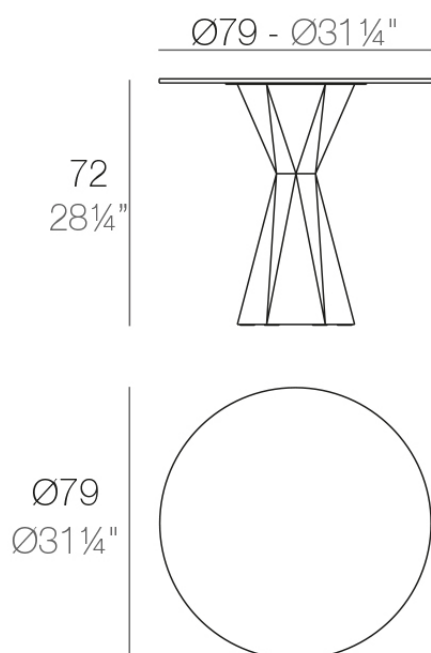

### Description

Made of polyethylene resin by rotational moulding. 100% Recyclable. Item suitable for indoor and outdoor use. Available in different finishes. Tabletop with HPL.

Weight: 50.39 Kg

VERTEX Mesa  $\text{Ø}80$   
VERTEX Table  $\text{Ø}31\frac{1}{2}"$