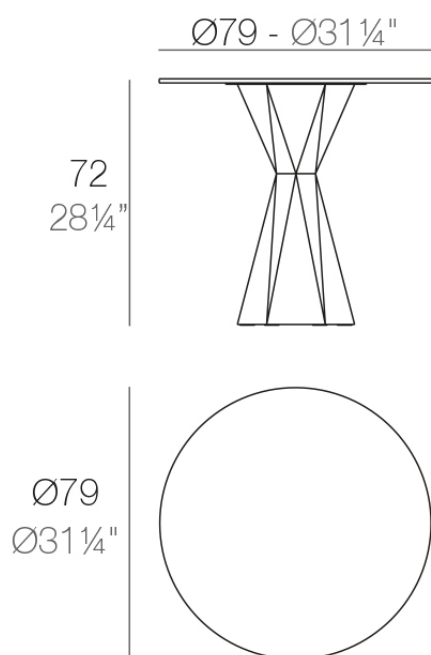

### Description

Made of polyethylene resin by rotational moulding. 100% Recyclable. Item suitable for indoor and outdoor use. Available in different finishes. Tabletop with HPL.

Weight: 50.39 Kg

VERTEX Mesa Ø80  
VERTEX Table Ø31 1/2"