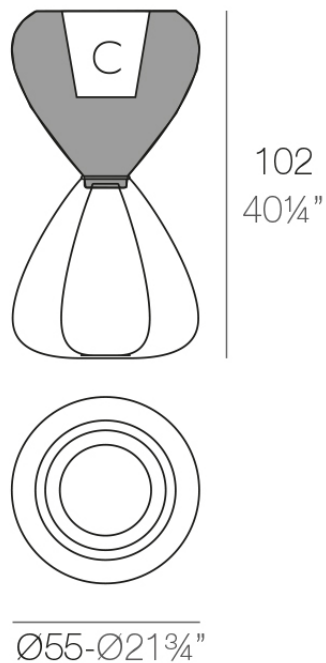

Info

Description

Pot made of polyethylene resin by rotational moulding. 100% Recyclable.
Item suitable for indoor and outdoor use. Available in different finishes.

PAL Macetero 102 C = 20 L
PAL Planter 102 C = 5 $\frac{1}{2}$ gal