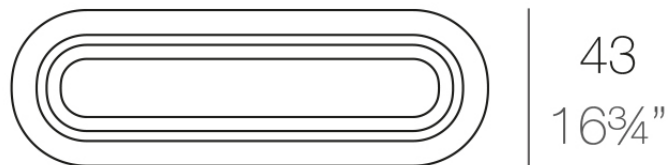

Info

Description

Pot made of polyethylene resin by rotational moulding. 100% Recyclable. Item suitable for indoor and outdoor use. Available in different finishes.

105x27 - 41 1/4"x10 3/4"

PAL Jardinera 39