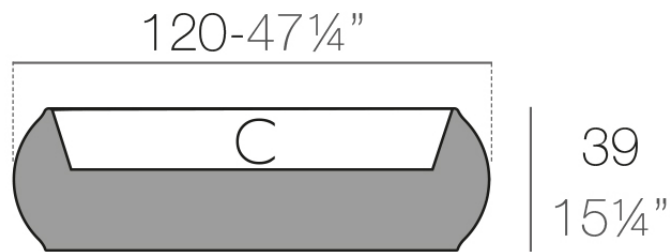

Info

Description

Pot made of polyethylene resin by rotational moulding. 100% Recyclable. Item suitable for indoor and outdoor use. Available in different finishes.

105x27 - 41 1/4"x10 3/4"

PAL Jardinera 39