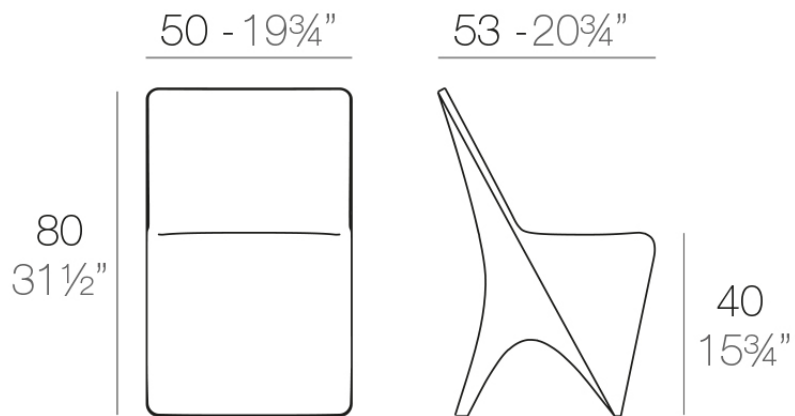

### Description

Made of polyethylene resin by rotational moulding. 100% Recyclable. Item suitable for indoor and outdoor use. Available in different finishes.

Weight: 7.5 Kg

PAL Silla  
PAL Chair